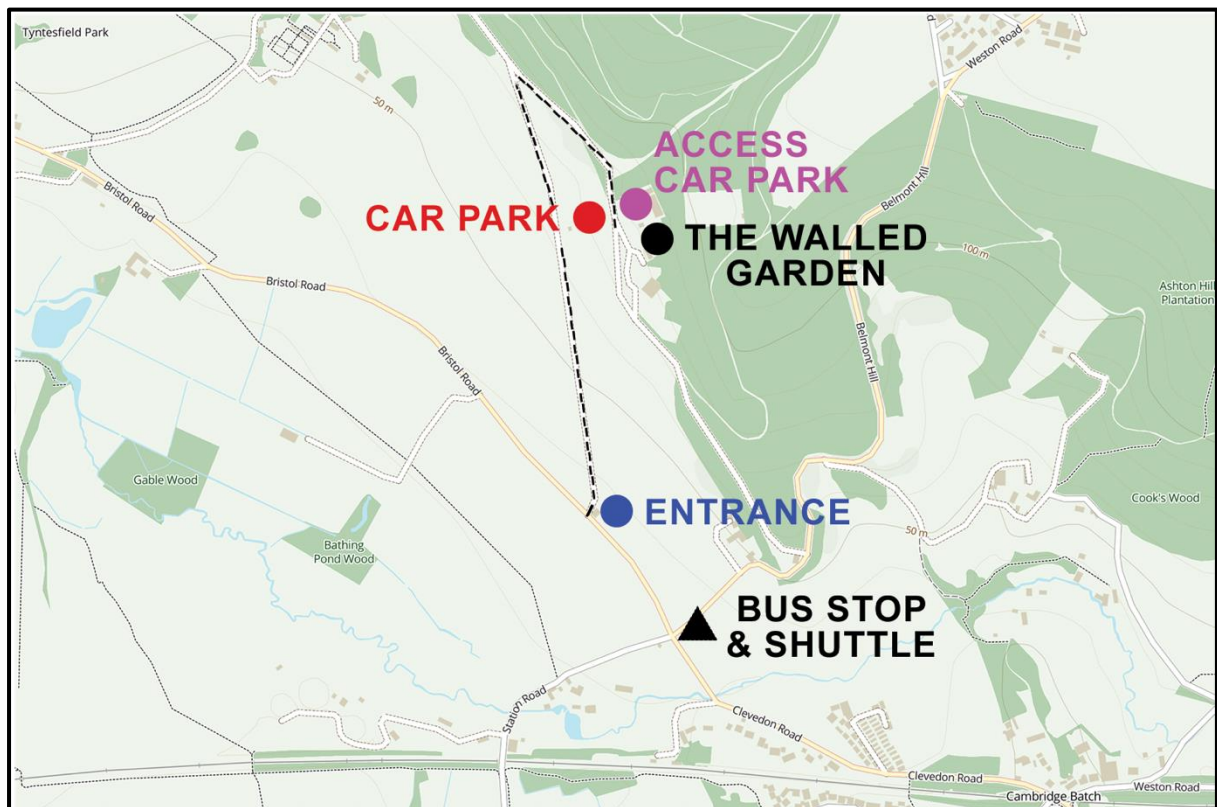

Belmont Estate Site Map

Key

Black Triangle: Bus stop and shuttle pick up: Belmont Hill, Clevedon Road

Blue Circle: Entrance to Belmont Estate, Clevedon Road

Red Circle: General car park

Purple Circle: Accessible Car Park

Black Circle: The Walled Garden